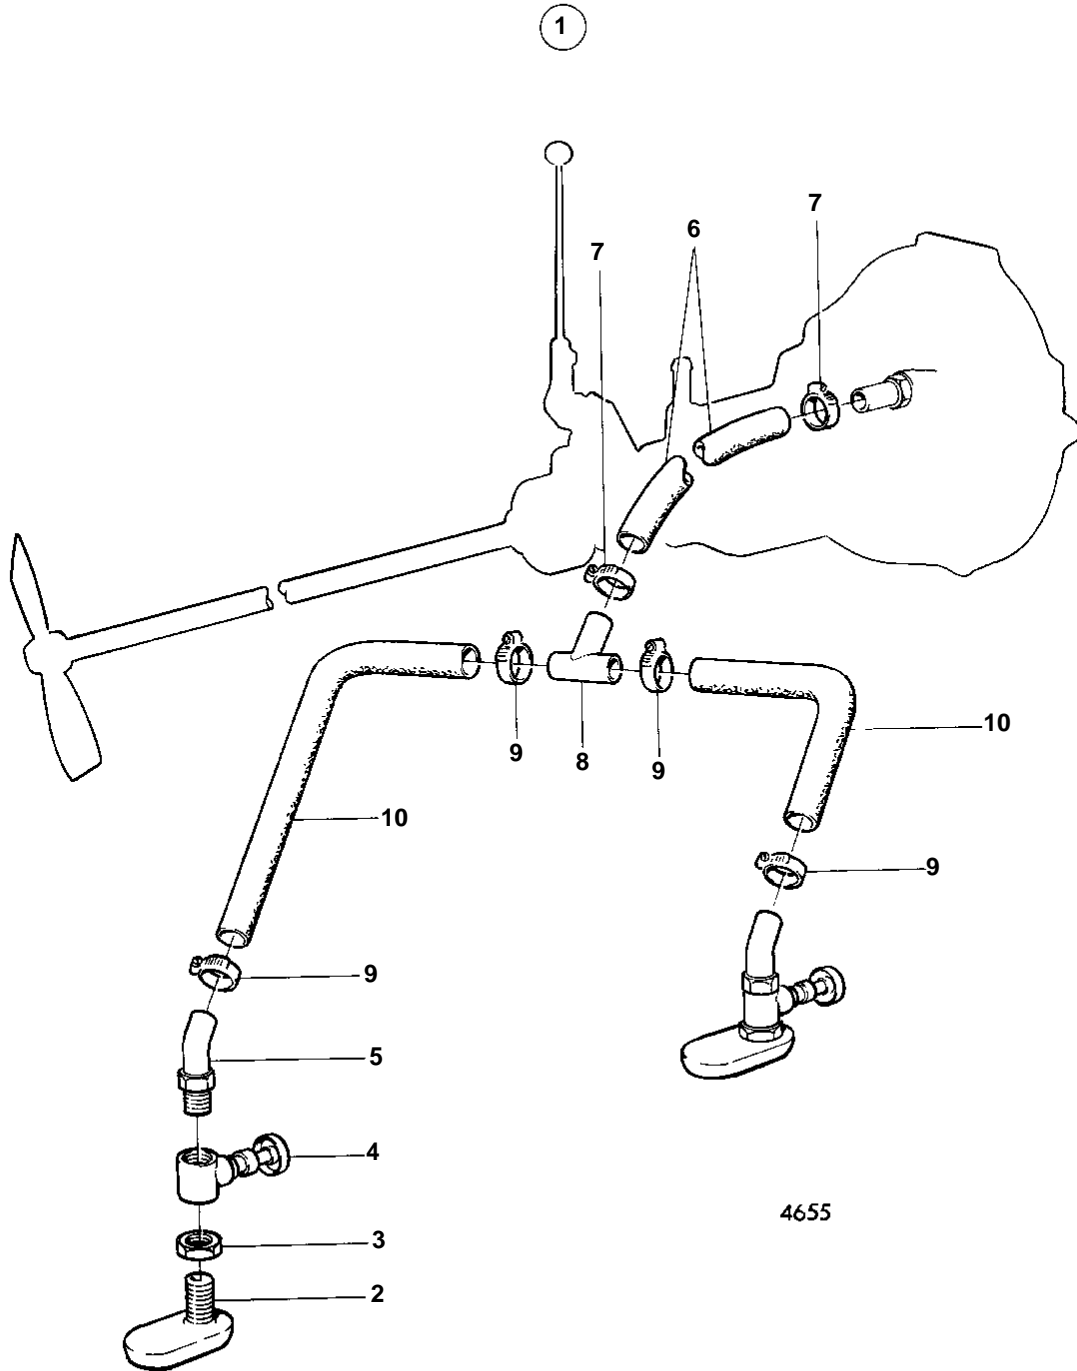

COMMON

4655

COMMON

REF	PART NO.	QTY	DESCRIPTION
1	838541	1	Cooling wate inlet
2	836846	1	· Strainer
3	836847	1	· Nut
4	828240	1	· Valve
5	828692	1	· Hose attachment
6	941799	X	· Hose
7	961669	2	· Hose clamp